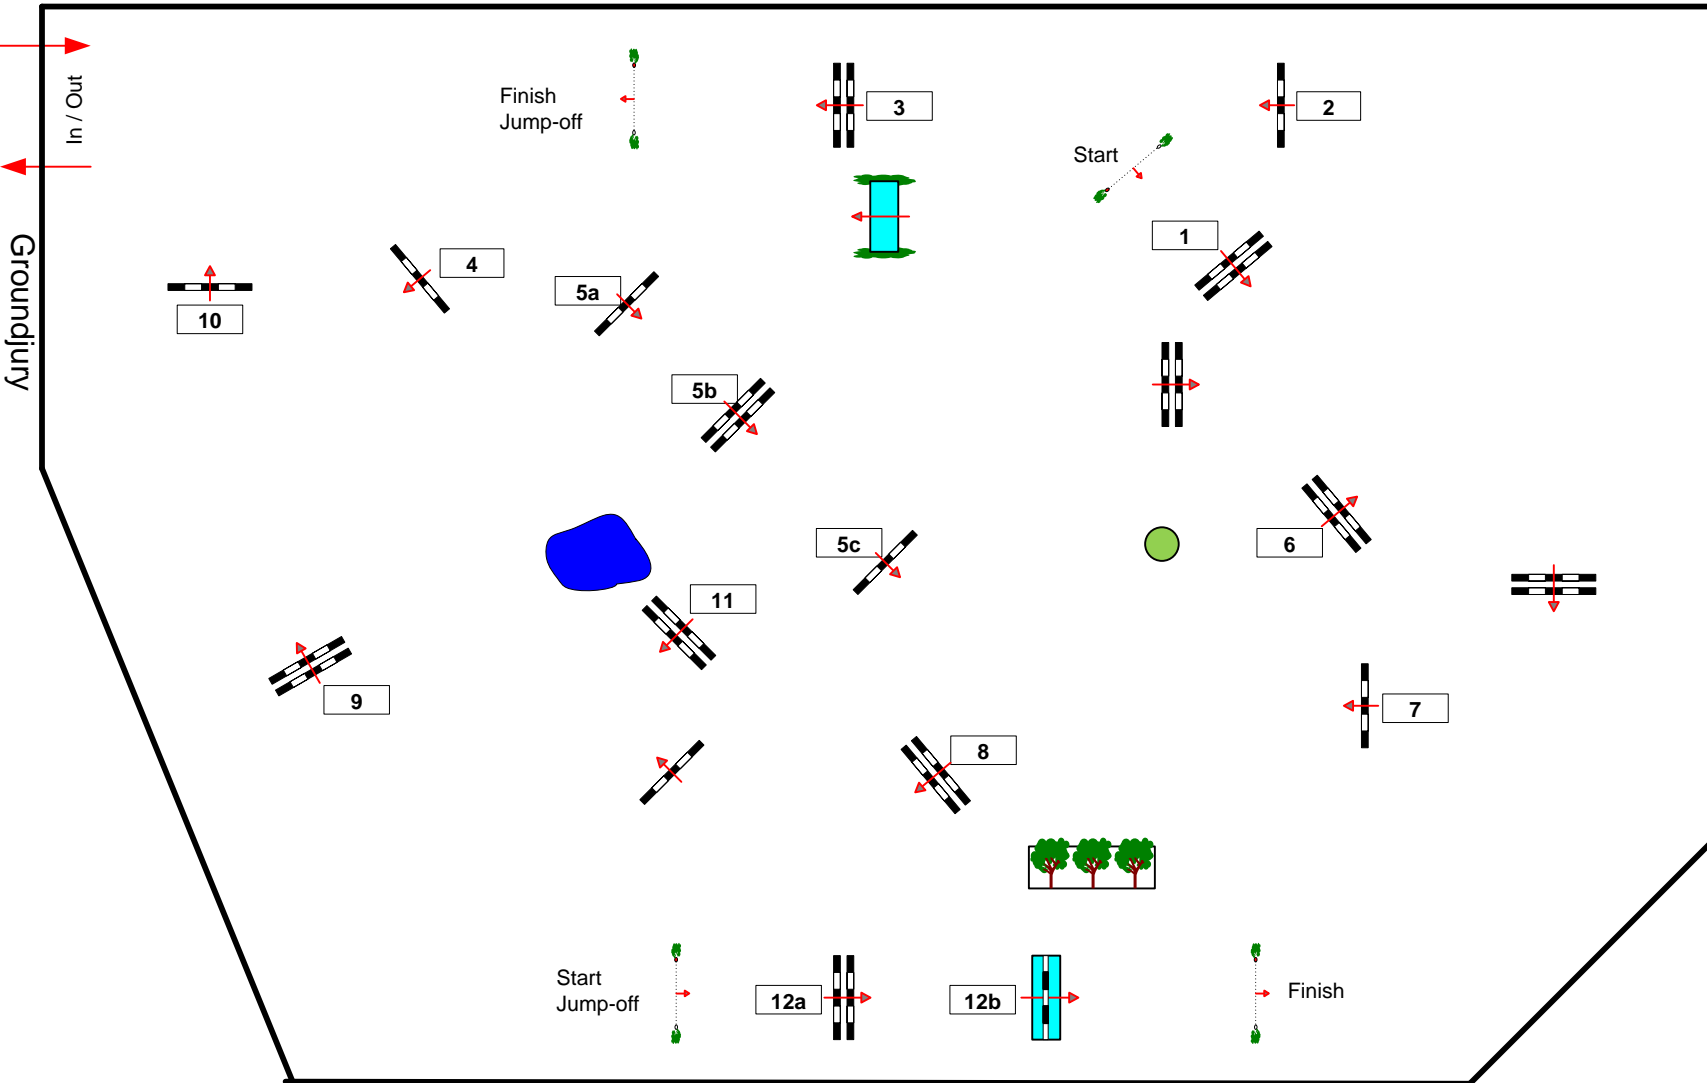

# CSI 2\* Hoofddorp 2009

Class No.: S7

International Competition

Competition with one jump-off

zaterdag 27 juni 2009

Start: 8:30

Table: A  
National RG:  
FEI RG / Art. 238.2.2  
Height: 1,35 m

Speed: 375 m/min

Length: 500 m  
Time allowed: 80 sec  
Time limit: 160 sec

Obstacles: 12  
Efforts: 15  
Penalty sec  
Closed combination:

1st Jump-off:  
12b-8-9-5b-5c-2-3  
Length: 310 m  
Time allowed: 50 sec  
Time limit: 100 sec